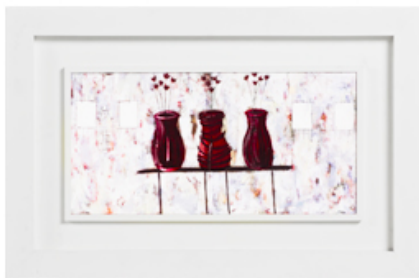

35"w x 35"h Floral Art ART010884

Product Categories:

Florals, Still Life

Dimensions:

35"w x 35"h

Specified Finish:

White Frame

<https://www.aof.com/prop-rental-products/35w-x-35h-floral-art-art010884>